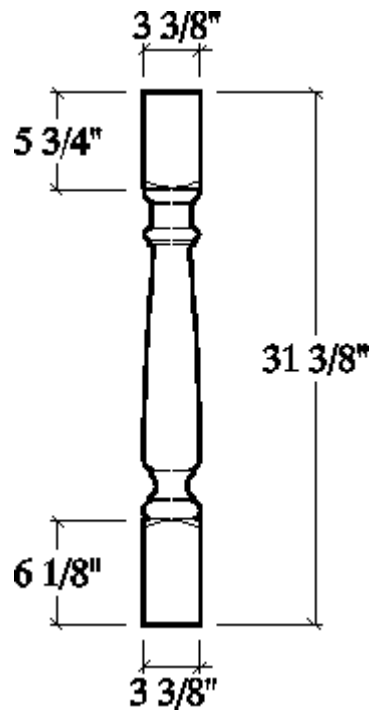

The Savannah Balustrade System

Marble & Resin Composite Product Manufactured By Pacific Columns.

Savannah Spindle Baluster

Pacific Columns

1040 S. Melrose
Placentia, CA 92870
1.800.294.1098 or 1.714.630.4550
1.714.630.4549 Fax
www.pacificcolumns.com