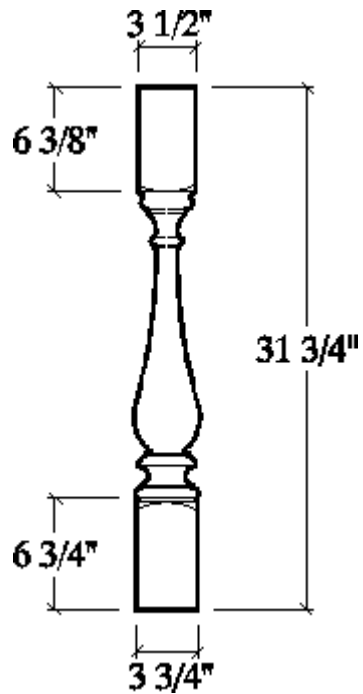

# The Lexington Balustrade System

*Marble & Resin Composite Product Manufactured By Pacific Columns.*

Lexington Spindle Baluster

---