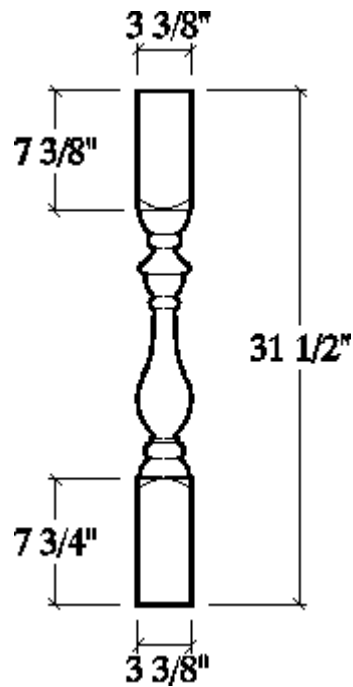

The Charleston Balustrade System

Marble & Resin Composite Product Manufactured By Pacific Columns.

Charleston Spindle Baluster

Pacific Columns

1040 S. Melrose
Placentia, CA 92870
1.800.294.1098 or 1.714.630.4550
1.714.630.4549 Fax
www.pacificcolumns.com