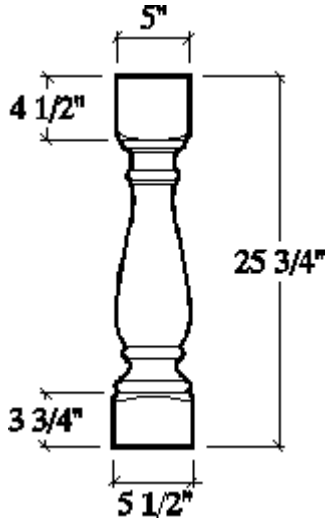

The Cambridge Balustrade System

Marble & Resin Composite Product Manufactured By Pacific Columns.

Cambridge Residential Baluster

Cambridge Commercial Baluster

Cambridge Roof Baluster

Pacific Columns

1040 S. Melrose
Placentia, CA 92870
1.800.294.1098 or 1.714.630.4550
1.714.630.4549 Fax
www.pacificcolumns.com