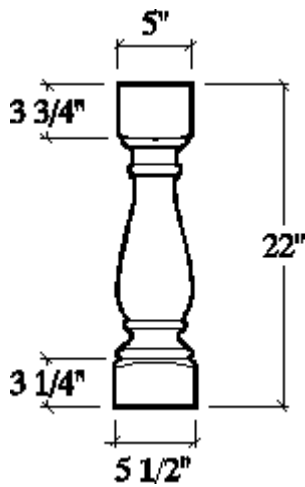

The Cambridge Balustrade System

Marble & Resin Composite Product Manufactured By Pacific Columns.

Cambridge Residential Baluster

Cambridge Commercial Baluster

Cambridge Roof Baluster

Pacific Columns

1040 S. Melrose
Placentia, CA 92870
1.800.294.1098 or 1.714.630.4550
1.714.630.4549 Fax
www.pacificcolumns.com