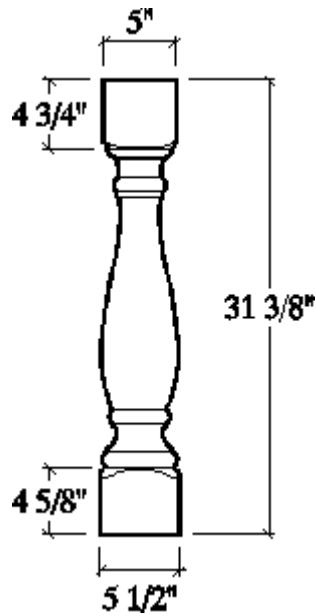

The Cambridge Balustrade System

Marble & Resin Composite Product Manufactured By Pacific Columns.

Cambridge Residential Baluster

Cambridge Commercial Baluster

Cambridge Roof Baluster

Pacific Columns

1040 S. Melrose
Placentia, CA 92870
1.800.294.1098 or 1.714.630.4550
1.714.630.4549 Fax
www.pacificcolumns.com